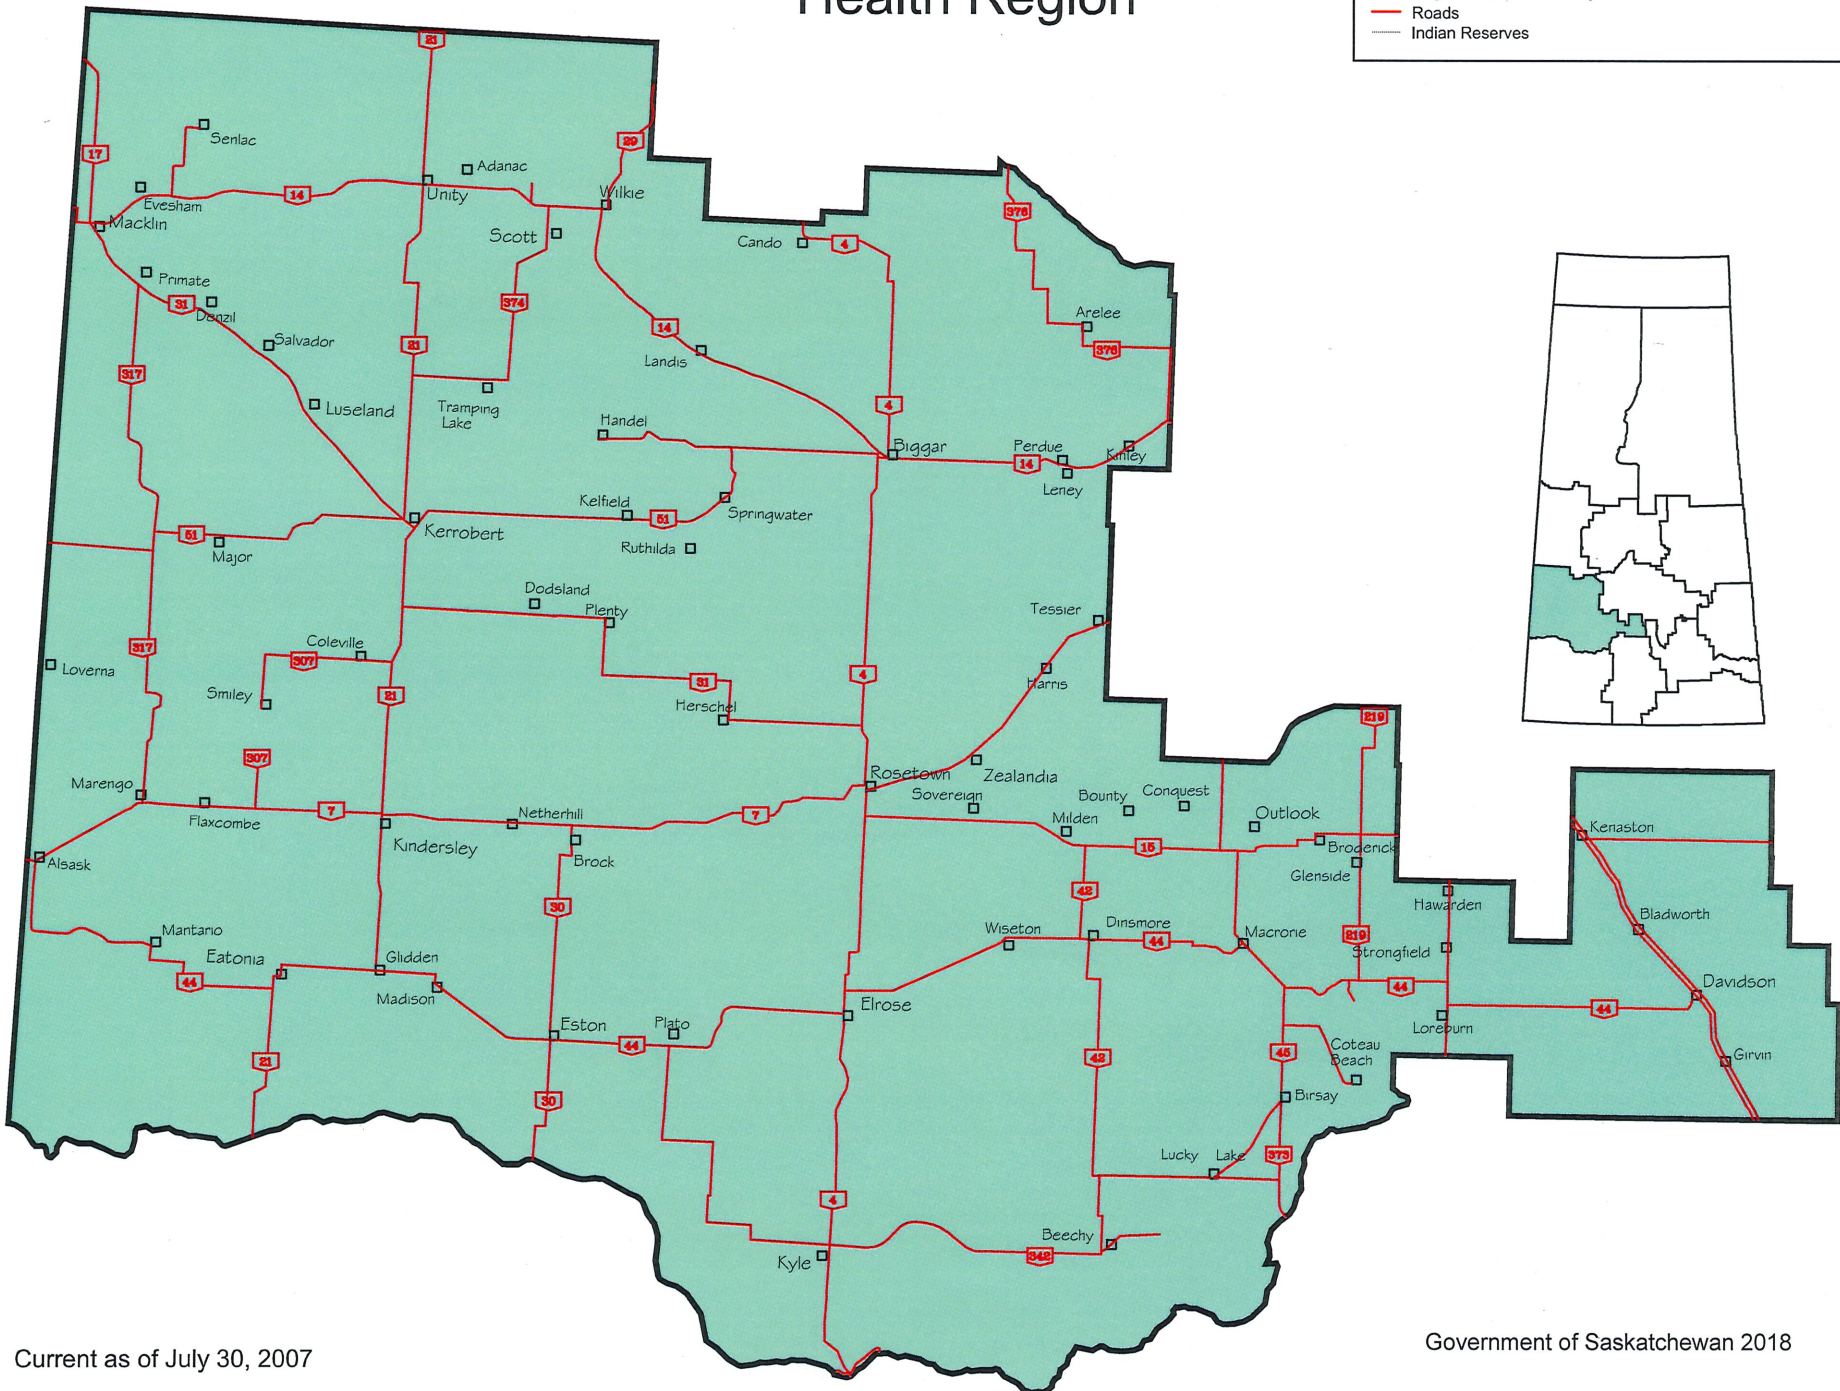

Heartland Health Region

LEGEND	
	Regional Health Authority
	Roads
	Indian Reserves

Current as of July 30, 2007

Government of Saskatchewan 2018